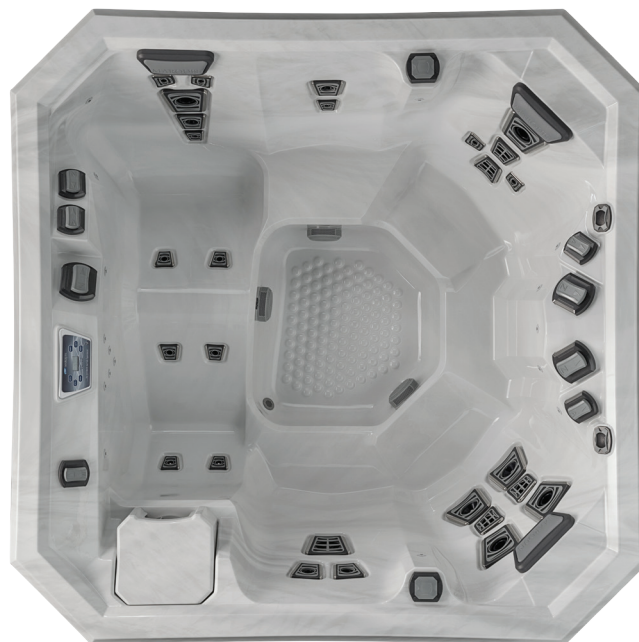

VECTOR21

MARQUIS

The ULTIMATE Hot Tub Experience!

the V77L

exterior dimensions
77" x 77" x 36"

seating capacity/positions
6/6 seats

water capacity
270 gallons

number of jetpods
27 jetpods

pumps
1 or 2 2-speed pumps*

electrical requirements
240V/30 or 50A, 60 Hz

weight dry/full
445/2805 lbs

OPTIONS

- Starlights™ LED light system
- Cosmic audio system
- Wi-Fi transceiver for APP
- RF audio remote
- Ozonator
- Foam Fill
- Inline sanitation system
- MicroSilk® on 1-pump model
- Environments™
- *2 pump performance upgrade