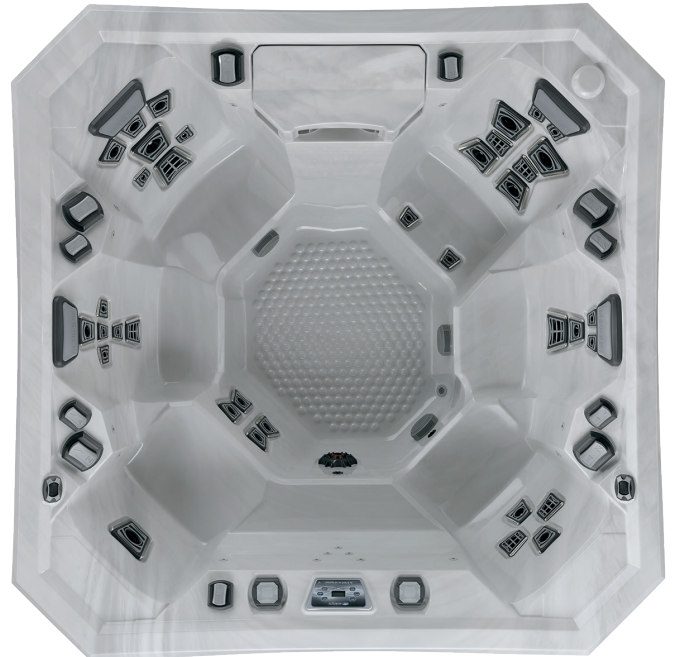

VECTOR21

MARQUIS

The ULTIMATE Hot Tub Experience!

the V84

exterior dimensions
84" x 84" x 36"

seating capacity/positions
6/6 seats

water capacity
320 gallons

number of jetpods/whitewater-4 jet
36 jetpods + 1

pumps
2 2-speed pumps

electrical requirements
240V/30 or 50A, 60 Hz

weight dry/full
700/3372 lbs

OPTIONS

- Starlights™ LED light system
- Cosmic audio system
- Wi-Fi transceiver for APP
- RF audio remote
- Ozonator
- Foam Fill
- In-line sanitation system
- MicroSilk®
- Environments™